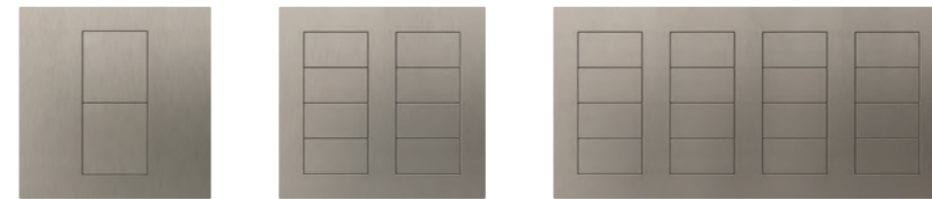

1-Column   2-Column   4-Column