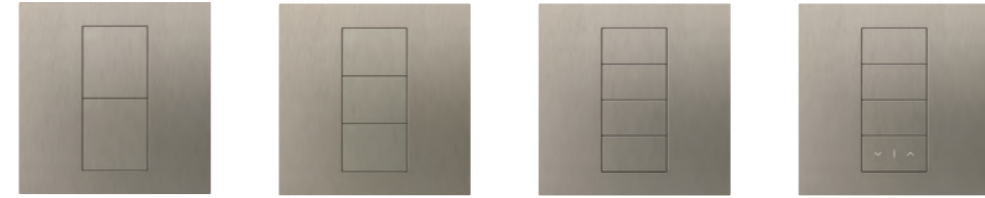

KEYPADS

2-Button   3-Button   4-Button   3-Button with Raise/Lower