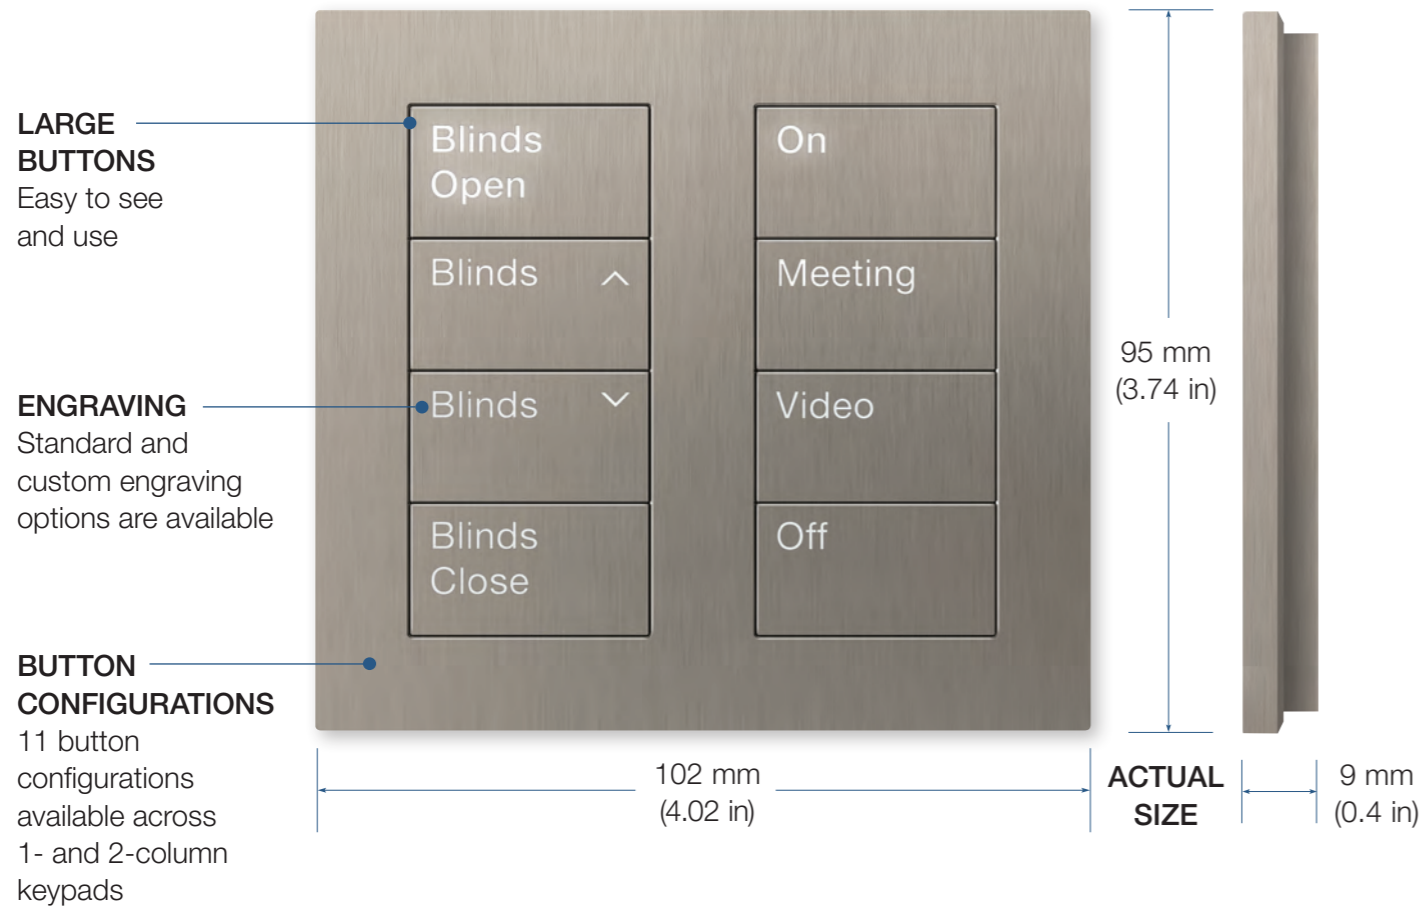

SUBTLE ELEGANCE FOR ANY SPACE

Buttons and faceplates are flush to each other and feature consistent material, creating a clean, minimalist look.

EASY TO USE

Large, tactile buttons with backlit, engraved text are simple to operate and easy to find in a darkened room.

DYNAMIC BACKLIGHTING

Brighter backlighting indicates active scene. Backlighting automatically adjusts to ambient light levels in the space.

TACTILE FEEDBACK

Subtle click confirms user touch