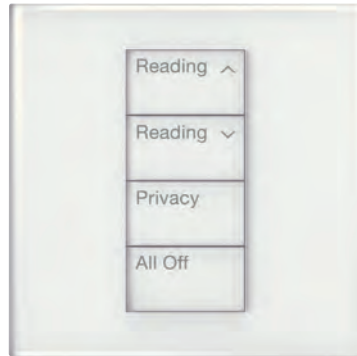

KEYPADS

Shown in Clear White Glass (CWH)